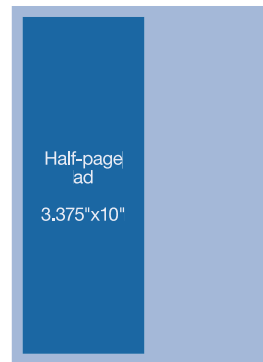

## Rates

## Print Advertising: *JNeurosci*

**JNeurosci**  
THE JOURNAL OF NEUROSCIENCE

Cover and Preferred Positions

Half-page (Vertical) Print Ad

Half-page (Horizontal) and Quarter-page Print Ad

### Print Ad Rates

	1x	6x	12x	25x	50x
Full-page B/W	\$1,110	\$1,070	\$1,055	\$1,010	\$980
Full-page Color	\$2,300	\$2,260	\$2,245	\$2,200	\$2,170
Half-page B/W	\$760	\$750	\$735	\$700	\$655
Half-page Color	\$1,950	\$1,940	\$1,925	\$1,890	\$1,845
Quarter-page B/W	\$595	\$565	\$550	\$550	\$520
Quarter-page Color	\$1,785	\$1,755	\$1,740	\$1,740	\$1,710