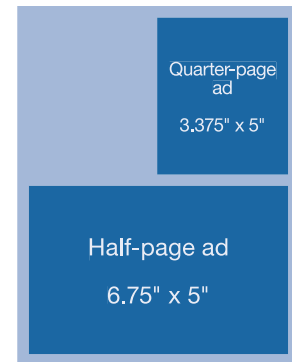

## Print Advertising: *JNeurosci*

**JNeurosci**  
THE JOURNAL OF NEUROSCIENCE

Cover and Preferred Positions

Half-page (Vertical) Print Ad

Half-page (Horizontal) and Quarter-page Print Ad

### Print Ad Rates

	1x	6x	12x	25x	50x
Full-page B/W	\$1,110	\$1,070	\$1,055	\$1,010	\$980
Full-page Color	\$2,300	\$2,260	\$2,245	\$2,200	\$2,170
Half-page B/W	\$760	\$750	\$735	\$700	\$655
Half-page Color	\$1,950	\$1,940	\$1,925	\$1,890	\$1,845
Quarter-page B/W	\$595	\$565	\$550	\$550	\$520
Quarter-page Color	\$1,785	\$1,755	\$1,740	\$1,740	\$1,710